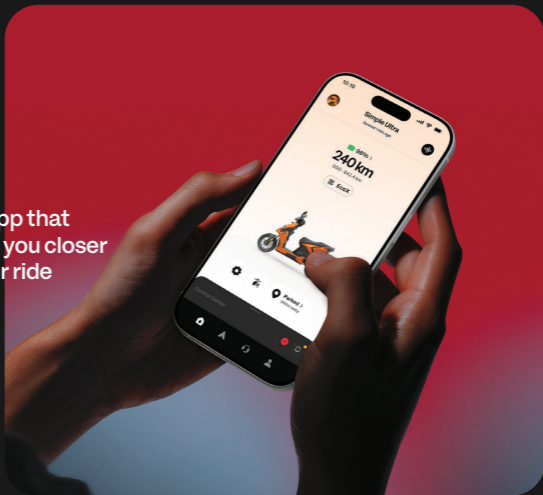

## Call & Music Control

Control sound and calls effortlessly, with zero distractions.

## Message Alerts

Get important updates right on your display.

# Simple Connect

One app that  
keeps you closer  
to your ride